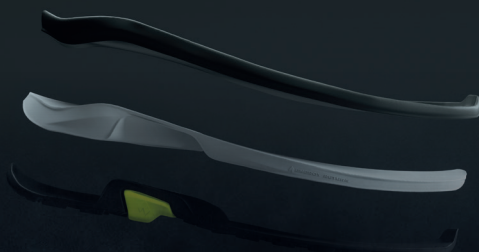

Fit and powerful through the day –
specially designed for police and officers

♀ WOMEN'S

350001 | low/black

350002 | mid/black

350003 | low/black

350004 | mid/black

BOOST YOUR PERFORMANCE WITH CONNEXIS® FASCIA TAPE

Extra energy, and noticeably more power! With a pull on the tape, the fascia in the sole of your foot are activated. The trigger points in the insole provide additional impulses.

FOOT-FRIENDLY LAST DESIGN

More freedom. Your CONNEXIS® Go was made on a last that is based on the natural shape of your feet. It allows you to stand firmly and does not constrict your feet.

ENERGY-RETURN MIDSOLE

Endless energy. The Energy-Return midsole absorbs and releases energy with every step you take. This allows you to move through the day more efficiently and with less effort.

SMART-LACING WITH FLEXLACE

At full speed! Thanks to the innovative Flexlaces, you can put on and take off your CONNEXIS® Go in seconds. Without the hassle of lacing.