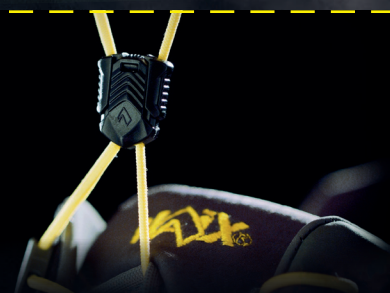

Fit and powerful through the day –
specially designed for police and officers

♀ WOMEN'S

350001 | low/black

350002 | mid/black

350003 | low/black

350004 | mid/black

BOOST YOUR PERFORMANCE WITH CONNEXIS® FASCIA TAPE

Extra energy, and noticeably more power! With a pull on the tape, the fascia in the sole of your foot are activated. The trigger points in the insole provide additional impulses.

FOOT-FRIENDLY LAST DESIGN

More freedom. Your CONNEXIS® Go was made on a last that is based on the natural shape of your feet. It allows you to stand firmly and does not constrict your feet.

ENERGY-RETURN MIDSOLE

Endless energy. The Energy-Return midsole absorbs and releases energy with every step you take. This allows you to move through the day more efficiently and with less effort.

SMART-LACING WITH FLEXLACE

At full speed! Thanks to the innovative Flexlaces, you can put on and take off your CONNEXIS® Go in seconds. Without the hassle of lacing.