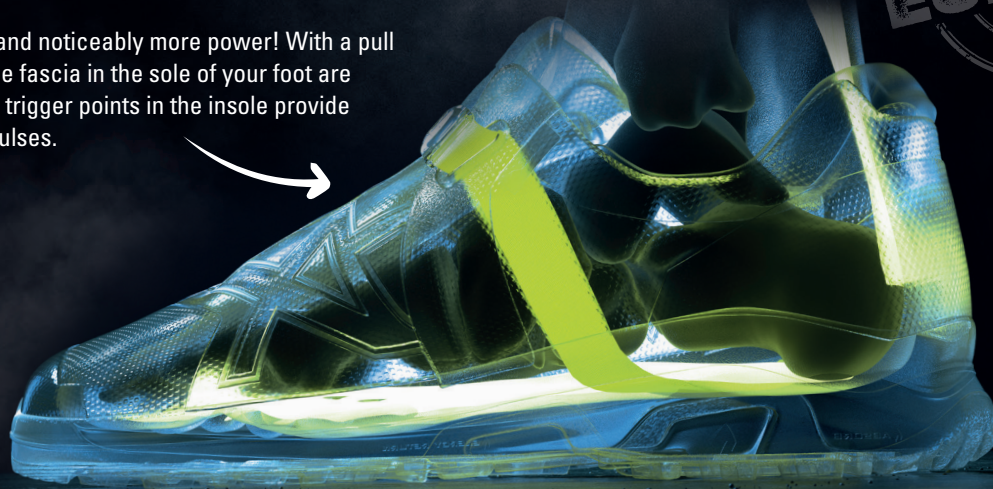

Fit and powerful through the day –
specially designed for police and officers

♀ WOMEN'S

350001 | low/black

350002 | mid/black

350003 | low/black

350004 | mid/black

BOOST YOUR PERFORMANCE WITH CONNEXIS® FASCIA TAPE

Extra energy, and noticeably more power! With a pull on the tape, the fascia in the sole of your foot are activated. The trigger points in the insole provide additional impulses.

FOOT-FRIENDLY LAST DESIGN

More freedom. Your CONNEXIS® Go was made on a last that is based on the natural shape of your feet. It allows you to stand firmly and does not constrict your feet.

ENERGY-RETURN MIDSOLE

Endless energy. The Energy-Return midsole absorbs and releases energy with every step you take. This allows you to move through the day more efficiently and with less effort.

SMART-LACING WITH FLEXLACE

At full speed! Thanks to the innovative Flexlaces, you can put on and take off your CONNEXIS® Go in seconds. Without the hassle of lacing.